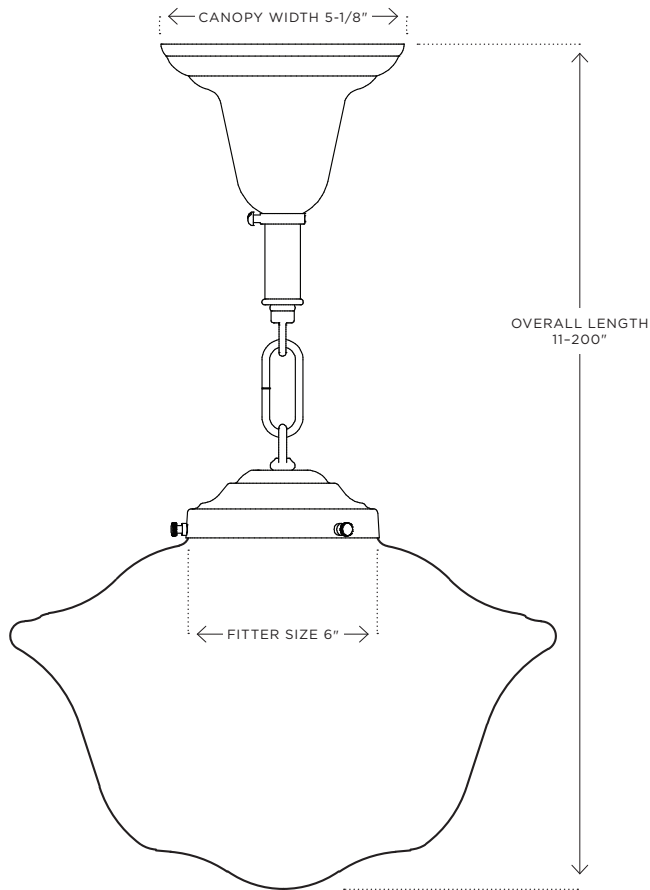

### AVAILABLE FITTER SIZES:

A1245 - 2-1/2" Fitter

A5803 - LED 4" Fitter

A3671 - 3-1/4" Fitter

A0017 - LED 6" Fitter

A6535 - 4" Fitter

A3167 - 6" Fitter (shown)

A1061 - 8" Fitter

## DETAILS

**UL RATING:** Damp

**NUMBER OF SOCKETS:** 1

**MAX WATTAGE:** 300W

**AVAILABLE SOCKET TYPES:** Medium Base or GU24

**LED OPTION:** Available in 4" & 6" Fitter sizes

**NUMBER OF AVAILABLE COMBINATIONS:** 500+