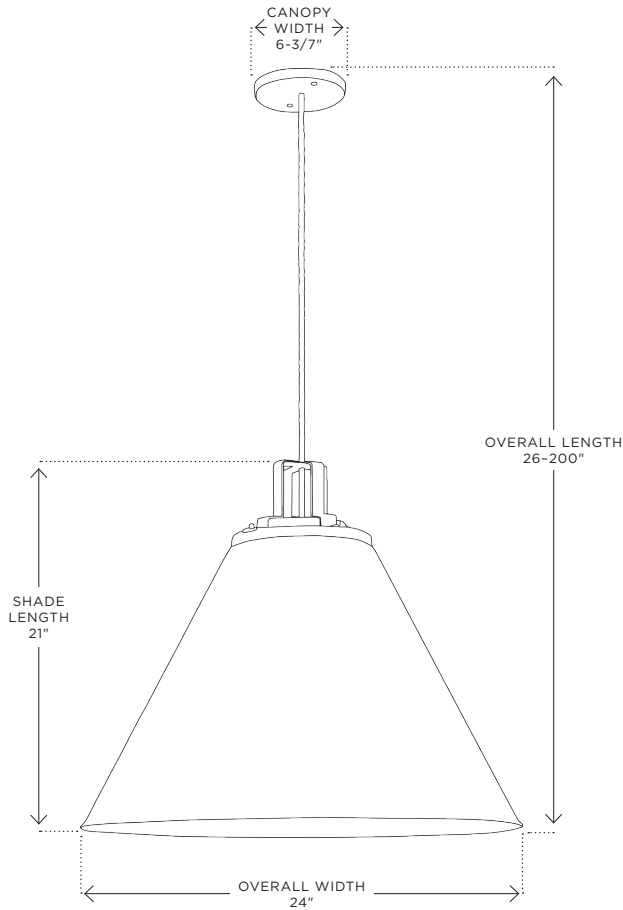

BUTTE CONE

DRAMATIC STATEMENT PENDANT

AVAILABLE SIZES:

- A0149 - 18" DIA in Oil-Rubbed Bronze
- A0159 - 18" DIA in Aged Brass
- A0158 - 24" DIA in Oil-Rubbed Bronze
- A0164 - 24" DIA in Aged Brass (shown)

DETAILS

UL RATING: Damp

NUMBER OF SOCKETS: 1

MAX WATTAGE: 150W

AVAILABLE SOCKET TYPES: Medium Base or GU24

NUMBER OF AVAILABLE COMBINATIONS: 28+

SHADE SHOWN: B0029 - Butte 24" Cone in Matte Red

FIXTURE FINISH