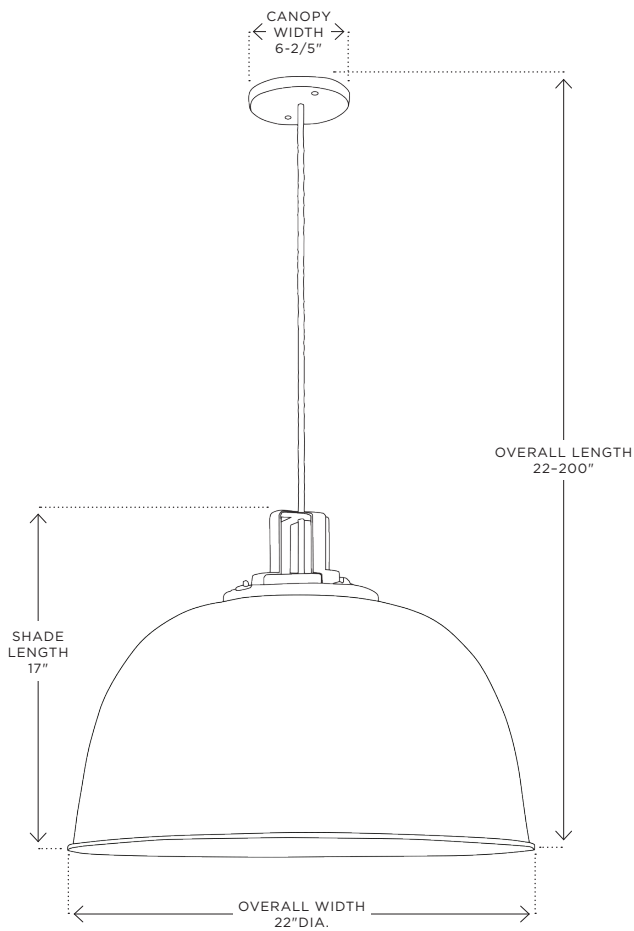

BUTTE DOME

DRAMATIC STATEMENT PENDANT

AVAILABLE SIZES:

A0145 - 18" DIA in Oil-Rubbed Bronze

A0147 - 18" DIA in Aged Brass

A0146 - 22" DIA in Oil-Rubbed Bronze

A0148 - 22" DIA in Aged Brass (shown)

DETAILS

UL RATING: Damp

NUMBER OF SOCKETS: 1

MAX WATTAGE: 150W

AVAILABLE SOCKET TYPES: Medium Base or GU24

NUMBER OF AVAILABLE COMBINATIONS: 28+

SHADE SHOWN: B0027 - Butte 22" Dome in Matte Grey

FIXTURE FINISH

AGED BRASS