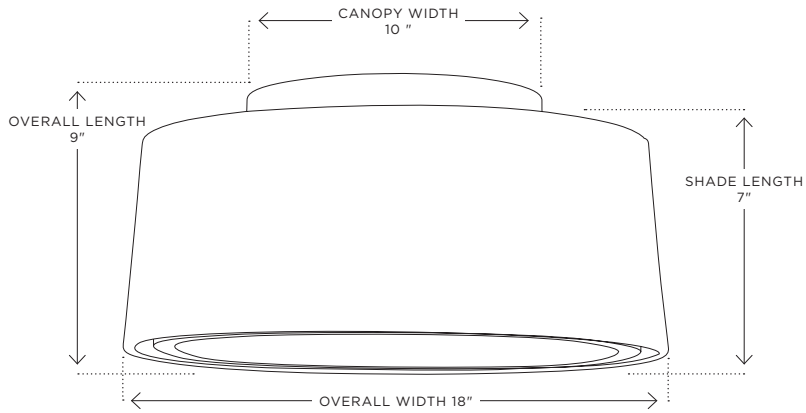

# CEDAR & MOSS CONIFER

NORTHWEST MODERN FABRIC FLUSH-MOUNT

AVAILABLE SIZE: A0367 - 18" DIA (shown)

## DETAILS

**UL RATING:** Dry

**NUMBER OF SOCKETS:** 2

**MAX WATTAGE:** 60W

**AVAILABLE SOCKET TYPES:** Medium Base

**SHADE SHOWN:** B5734 - 18" Linen Drum (included)

**DIFFUSER:** Linen