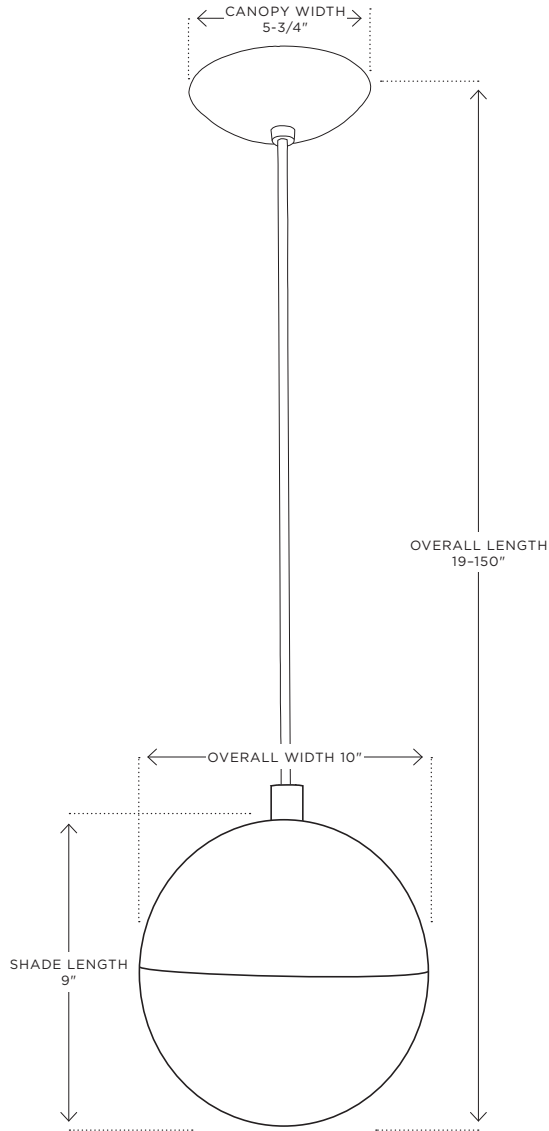

CEDAR & MOSS

NORTHWEST MODERN PENDANT

AVAILABLE SIZES:

A0049 - 6"DIA
A0050 - 8"DIA
A0053 - 10"DIA (shown)
A0195 - 14"DIA

DETAILS

UL RATING: Damp

NUMBER OF SOCKETS: 1

MAX WATTAGE: 100W

AVAILABLE SOCKET TYPES: Medium Base

SHADE SHOWN: B0023 - 10" White Globe (included)

FIXTURE FINISH

BRUSHED
SATIN

OIL-RUBBED
BRONZE