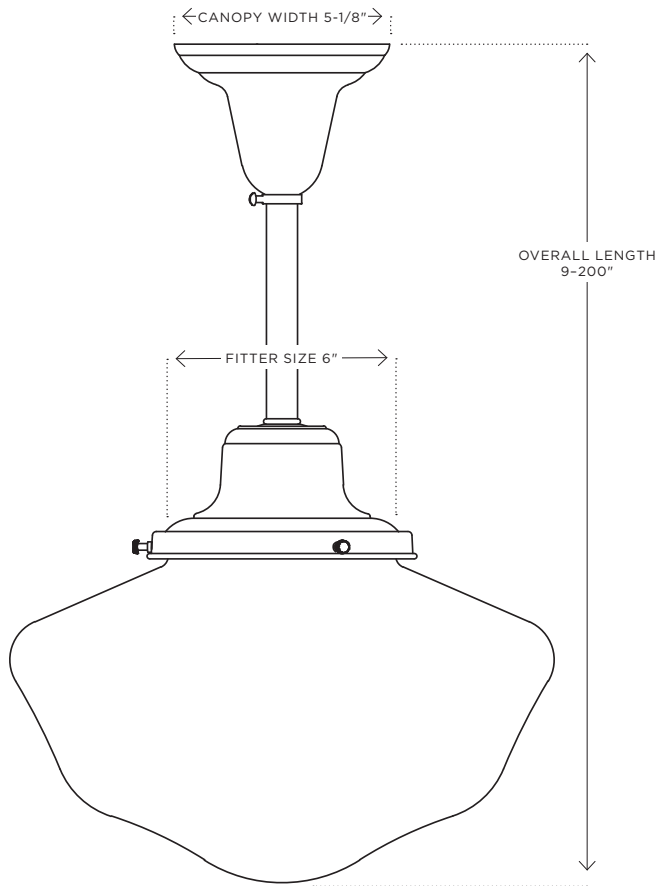

ROSE CITY 6"

CLASSIC SCHOOLHOUSE PENDANT

AVAILABLE FITTER SIZES:

A5959 - 2-1/4" Fitter
A7638 - 3-1/4" Fitter
A7008 - 4" Fitter
A4527 - 6" Fitter (shown)
A7879 - 8" Fitter
A5849 - LED 4" Fitter
A0016 - LED 6" Fitter

DETAILS

UL RATING: Damp

NUMBER OF SOCKETS: 1

MAX WATTAGE: 300W

AVAILABLE SOCKET TYPES: Medium Base or GU24

LED OPTION: Available in 4" & 6" Fitter sizes

NUMBER OF AVAILABLE COMBINATIONS: 700+

SHADE SHOWN: B1815 - 15-3/4" Schoolhouse in Clear