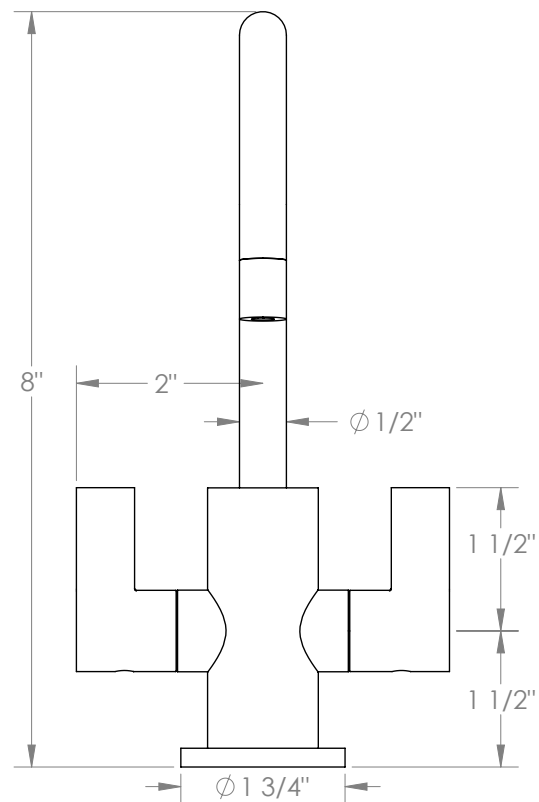

West Slope 37-9.5GHC

Deck Mounted Hot & Filtered Water Gooseneck Dispenser

Includes Instant Hot Heating Tank (K-IHHT) and Water Filtration System (K-FS)

Fits Deck Up To 2-1/4" Thick

Recommended Mounting Hole: 1-1/8" (No Larger than 1-3/8")

1/4 Turn Ceramic Cartridge

Handle Is NOT Spring Loaded

Includes: Connection Hardware, Metal Supply Line Hoses, and 2' of Silicone Tubing to Connect to Hot Water Tank

All Lead-Free Brass Construction

Spout Can Swivel 360°

Professional Installation Required

Available in the following finishes:

- Polished Chrome
- Polished Nickel
- Brushed Nickel
- Oil Rubbed Bronze
- Aged Brass

Watermark Designs reserves the right to make revisions without notice to produce specifications. All product dimensions are nominal.