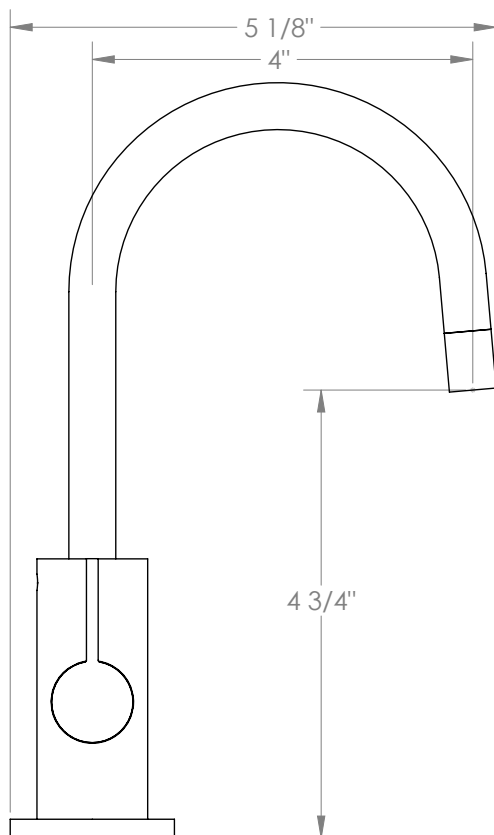

West Slope 37-9.5GHC

Deck Mounted Hot & Filtered Water Gooseneck Dispenser

Includes Instant Hot Heating Tank (K-IHHT) and Water Filtration System (K-FS)

Fits Deck Up To 2-1/4" Thick

Recommended Mounting Hole: 1-1/8" (No Larger than 1-3/8")

1/4 Turn Ceramic Cartridge

Handle Is NOT Spring Loaded

Includes: Connection Hardware, Metal Supply Line Hoses, and 2' of Silicone Tubing to Connect to Hot Water Tank

All Lead-Free Brass Construction

Spout Can Swivel 360°

Professional Installation Required

Available in the following finishes:

- Polished Chrome
- Polished Nickel
- Brushed Nickel
- Oil Rubbed Bronze
- Aged Brass

Watermark Designs reserves the right to make revisions without notice to produce specifications. All product dimensions are nominal.