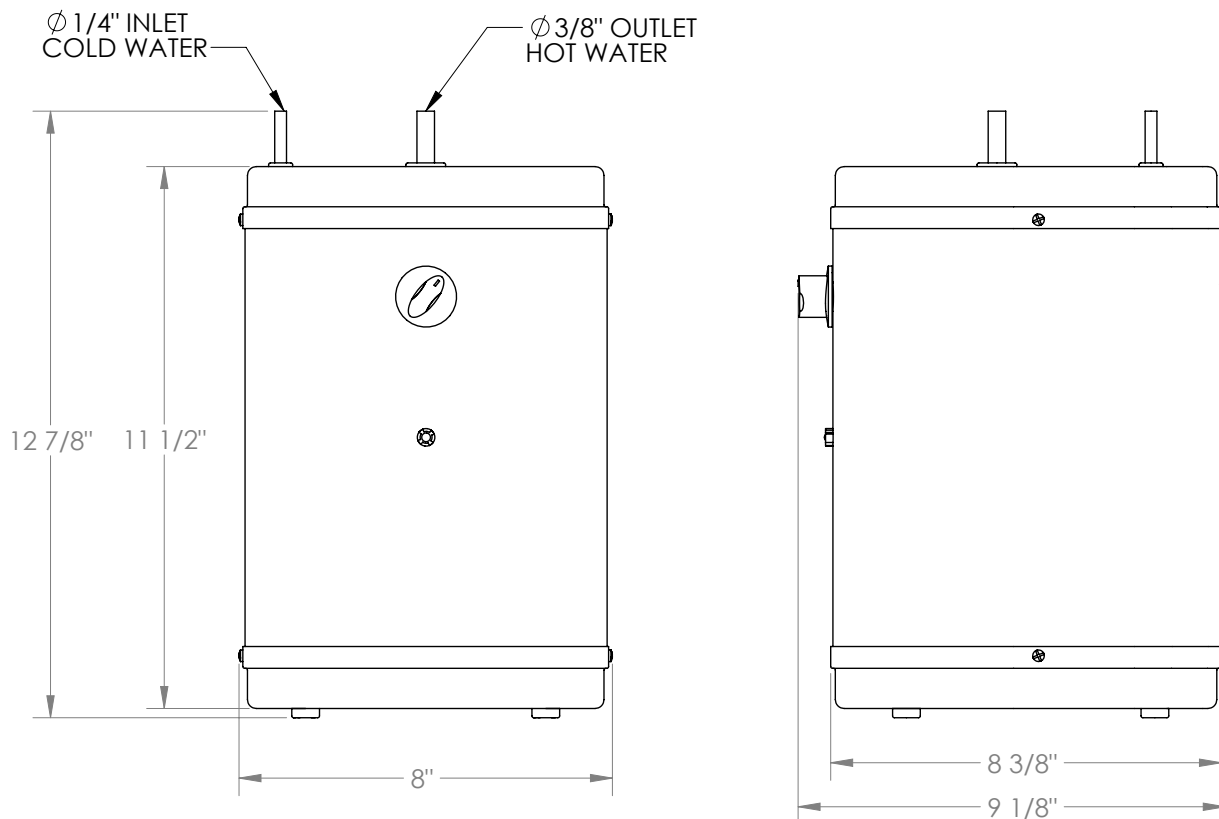

RO Filter Compatible

Electrical Specifications: 120 VAC, 60 Hz, 1300 Watts

10.83 Amps - Connect to 15 or 20 Amp Circuit

Includes Mounting Bracket

Professional Installation Required

Watermark Designs reserves the right to make revisions without notice to produce specifications. All product dimensions are nominal.