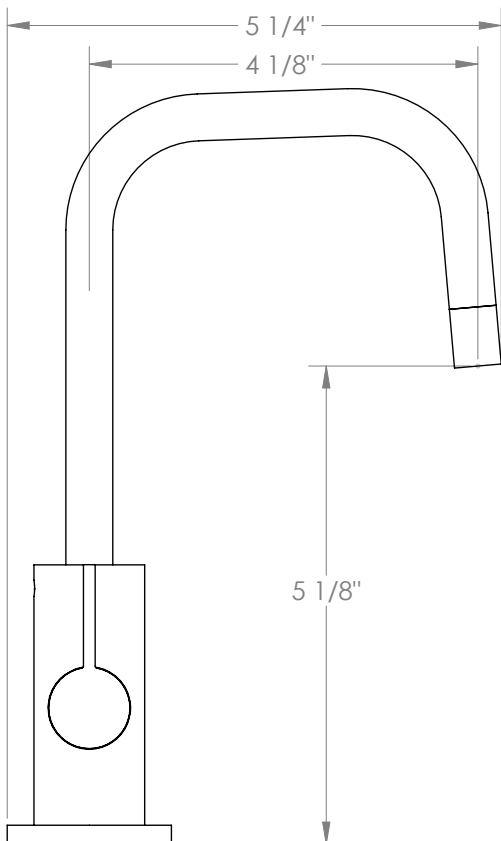

West Slope 37-9.5HC

Deck Mounted Hot & Filtered Water Dispenser with Square Neck

Includes Instant Hot Heating Tank (K-IHHT) and Water Filtration System (K-FS)

Fits Deck Up To 2-1/4" Thick

Recommended Mounting Hole: 1-1/8" (No Larger than 1-3/8")

1/4 Turn Ceramic Cartridge

Handle Is NOT Spring Loaded

Includes: Connection Hardware, Metal Supply Line Hoses, and 2' of Silicone Tubing to Connect to Hot Water Tank

All Lead-Free Brass Construction

Spout Can Swivel 360°

Professional Installation Required

Available in the following finishes:

- Polished Chrome
- Polished Nickel
- Brushed Nickel
- Oil Rubbed Bronze
- Aged Brass

Watermark Designs reserves the right to make revisions without notice to produce specifications. All product dimensions are nominal.