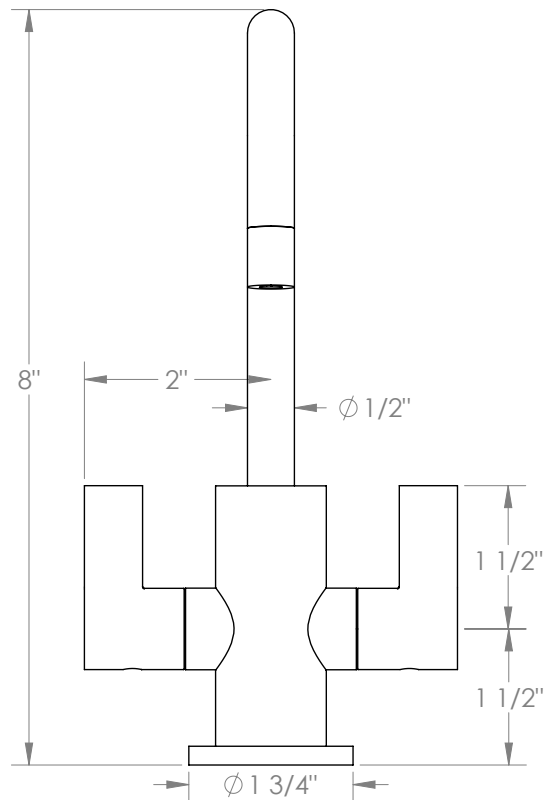

West Slope 37-9.5HC

Deck Mounted Hot & Filtered Water Dispenser with Square Neck

Includes Instant Hot Heating Tank (K-IHHT) and Water Filtration System (K-FS)

Fits Deck Up To 2-1/4" Thick

Recommended Mounting Hole: 1-1/8" (No Larger than 1-3/8")

1/4 Turn Ceramic Cartridge

Handle Is NOT Spring Loaded

Includes: Connection Hardware, Metal Supply Line Hoses, and 2' of Silicone Tubing to Connect to Hot Water Tank

All Lead-Free Brass Construction

Spout Can Swivel 360°

Professional Installation Required

Available in the following finishes:

- Polished Chrome
- Polished Nickel
- Brushed Nickel
- Oil Rubbed Bronze
- Aged Brass

Watermark Designs reserves the right to make revisions without notice to produce specifications. All product dimensions are nominal.