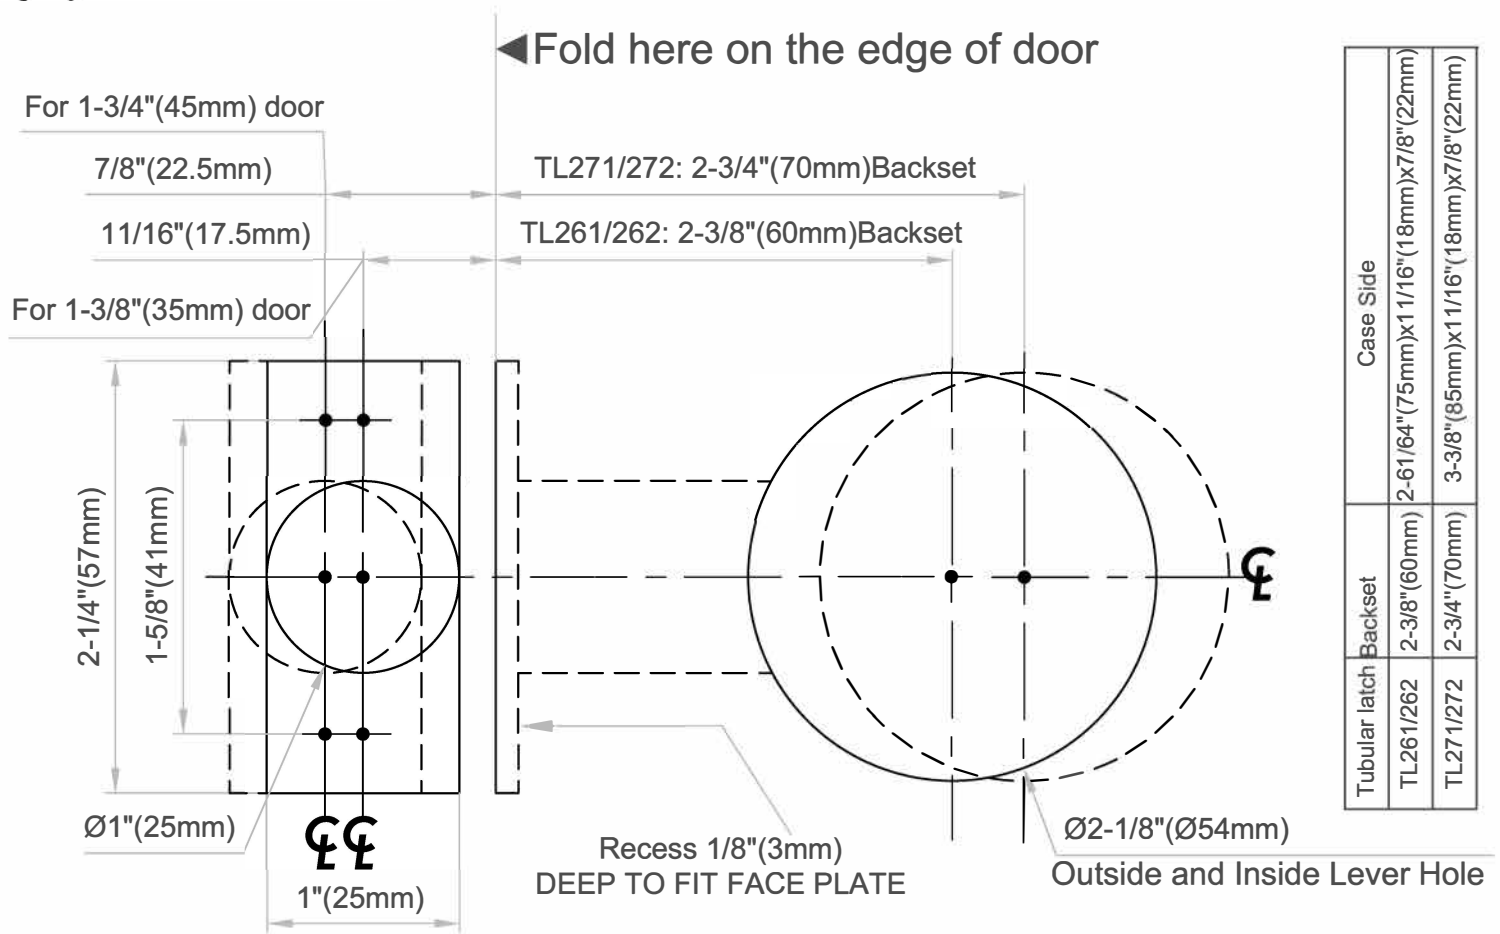

Template for Tumalo Interior Door Set

T-Strike

Dimensions do not provide allowances for door silencers, weather stripping, sound proofing or other additions to door or door frames.

Z8188

05/2017