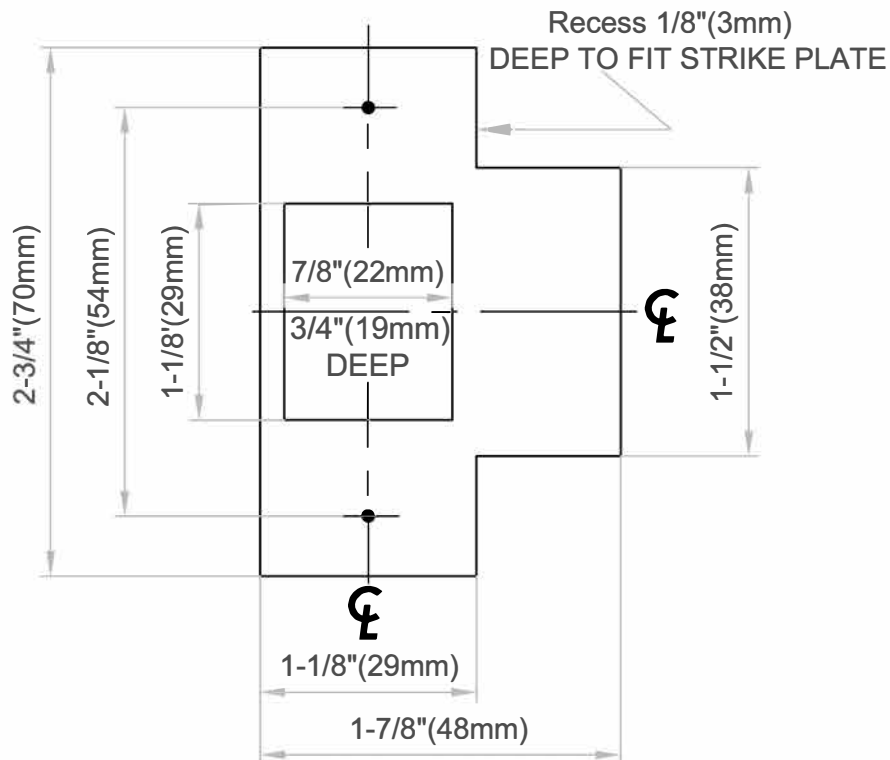

Template for Tumalo Interior Door Set

T-Strike

Dimensions do not provide allowances for door silencers, weather stripping, sound proofing or other additions to door or door frames.

Z8188

05/2017